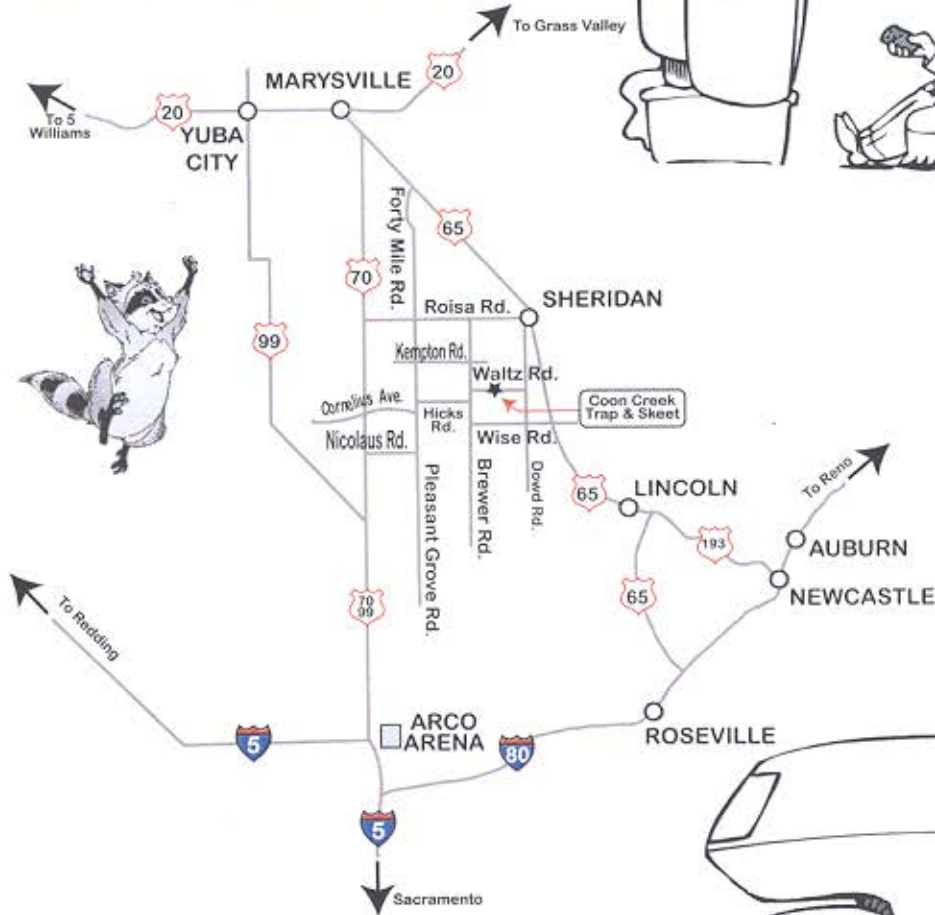

Targets (without toy)-----\$28.00

Targets (with toy) -----18.00

YOU CAN CROSS REGISTER

YOUR TARGETS WITH THE A.T.A. IF YOU LET US KNOW BEFORE YOU SHOOT AND PAY A.T.A. AND C.G.S.T.A. DAILY FEES

COON CREEK TRAP AND SKEET HAS THE RIGHT TO CHANGE ALL OR PART OF THE PROGRAM OR DISQUALIFY ANYONE WHO INTERFERES WITH THE HARMONY OF THIS SHOOT IN ANY WAY.

LUNCH SERVED

11 AM - 2 PM

TOYS FOR TOTS

NEXT SHOOT

JAN.18 - 19, 2014

A.T.A.

COON CREEK TRAP & SKEET
 5393 WALTZ ROAD
 LINCOLN - (916) 539-8544

BIG SCREEN FOR FOOTBALL & OTHER SPORTS

Lunch Served
 11AM to 2 PM

RV'S WELCOME
 \$5.00 PER NIGHT
 51 ELECTRIC & WATER HOOK UPS
 VERY GOOD POWER & WATER

Coon Creek Trap & Skeet
 Post Office Box 460
 Lincoln, CA 95648